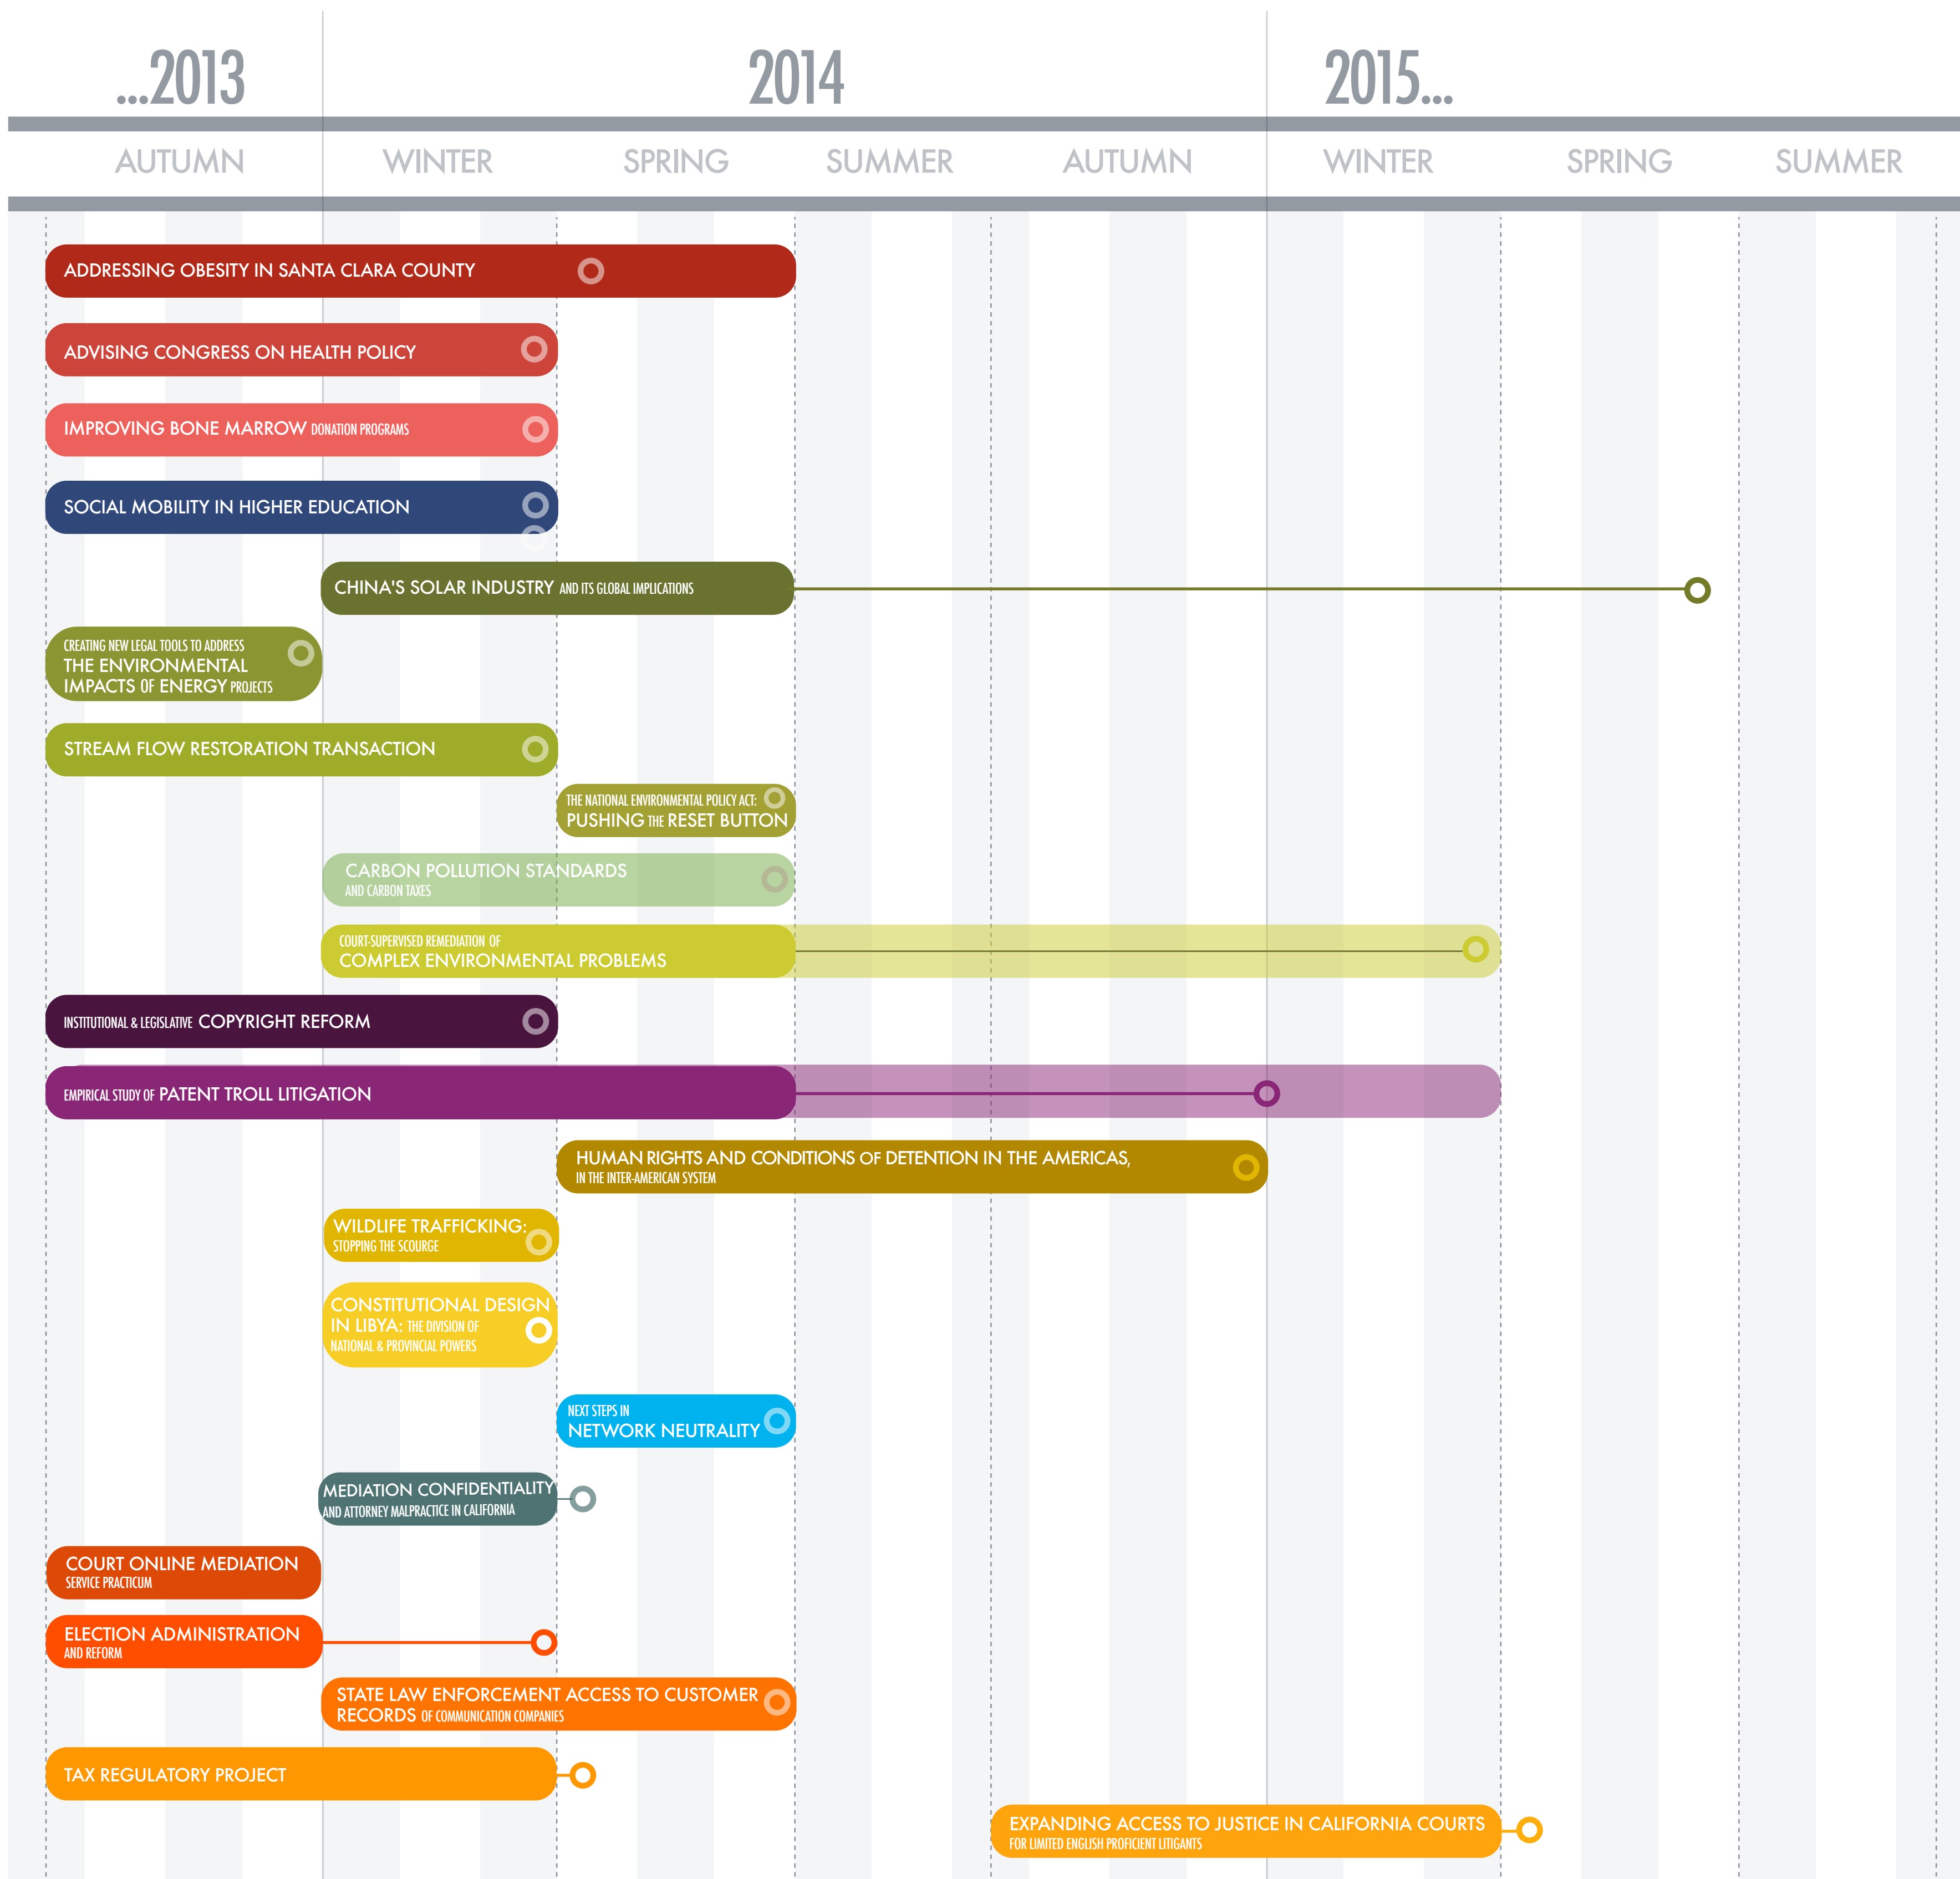

TIMELINE

LAW AND POLICY LAB
PRACTICUMS
Sept 2013 to June 2015

— DURATION OF PRACTICUM
○ DELIVERABLE DUE